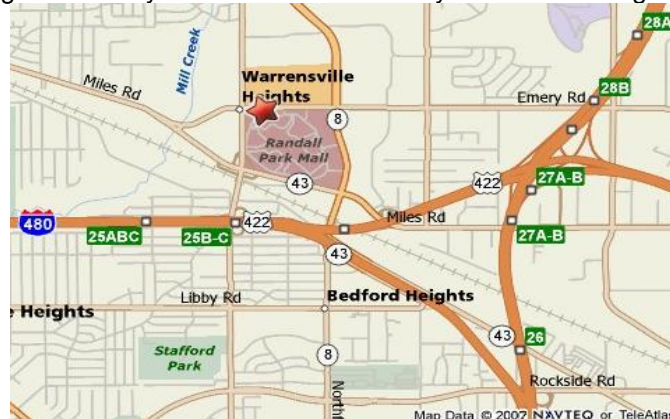

**PowerSport Institute**  
**21210 Emery Road, North Randall, OH 44128**  
**(800) 322-7000**

**DIRECTIONS**

From North – I-90 to I-271 – I-271 South to Exit #28A Richmond/Emery Road – Turn Left on Richmond Road – Turn Right on Emery Road – Approx 1.5 miles to PSI on Right

From South – I-71 or I-77 North to I-271 – I-271 North to I-480 – I-480 West toward Cleveland – Exit Route 43/Aurora Road (Exit 25C) – Straight on Aurora to Northfield Road – Right on Route 8/Northfield Road to Emery Road – Left on Emery Road to PSI Main Lobby Entrance on Left

From East – I-80 (OH Turnpike) West to I-480 – I-480 West toward Cleveland – Exit Route 43/Aurora Road (Exit 25C) – Straight on Aurora to Northfield Road – Right on Route 8/Northfield Road to Emery Road – Left on Emery Road – PSI Main Lobby Entrance on Left

From West – I-80 (OH Turnpike) East to I-480 – I-480 East to Warrensville Road North (Exit 25B) – Warrensville Center Road North to Emery Road – Right on Emery Road – PSI Main Lobby Entrance on Right

**HOTELS**